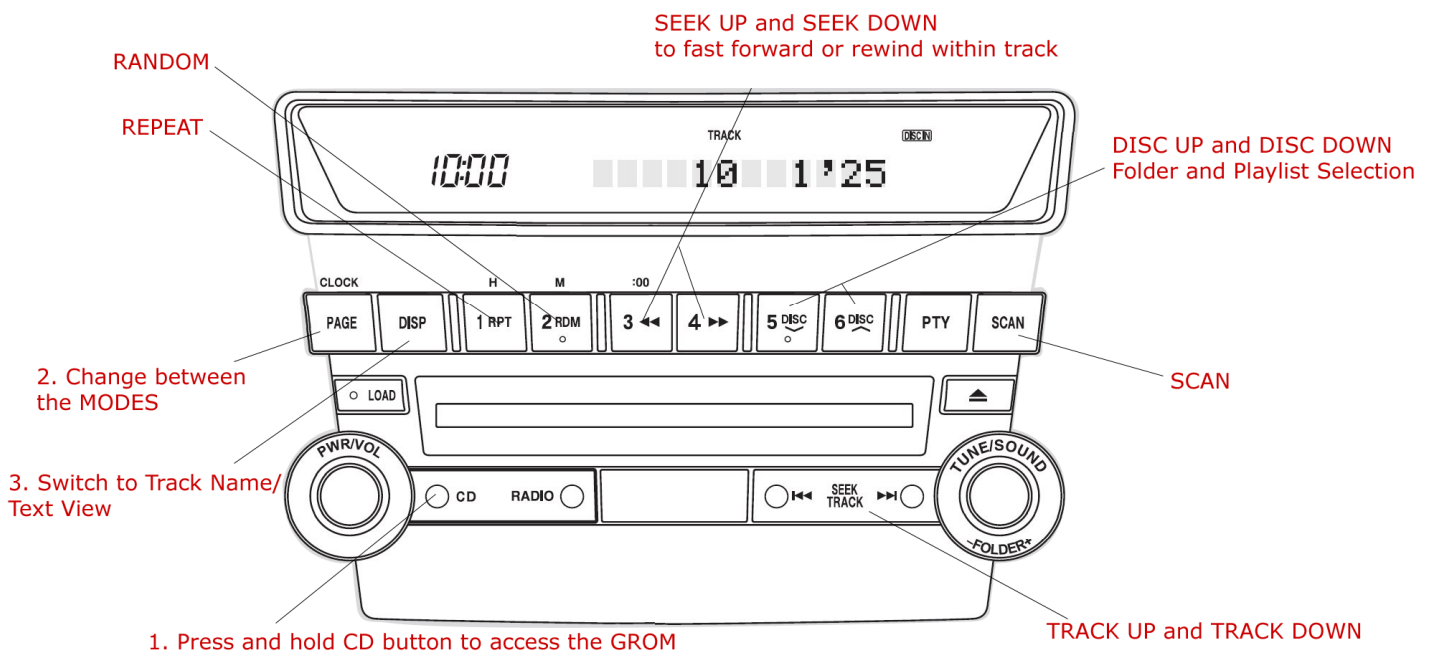

## GROM in-car adapters for select Mitsubishi/Peugeot/Citroen 08 and up (MITSU08)

### Operation Usage Illustration

### COMMENTS:

There is no steering wheel control support in GROM mode

1. To activate GROM Mode press "CD" and HOLD for 2-3 seconds.
2. Press PAGE Button to change MODE (USB/IPOD/AUX). The current playing mode will be shown on the display.
3. Press DISP to switch to Track Name/Text View - press DISP button.
4. To change the TRACK press >>| or |<< buttons.
5. To fast forward and rewind through current track use >> and << buttons.
6. To change the FOLDER or PLAYLIST use DISC UP and DOWN button

\*Note that this is sample controls only. Some stereos may differ in controls.